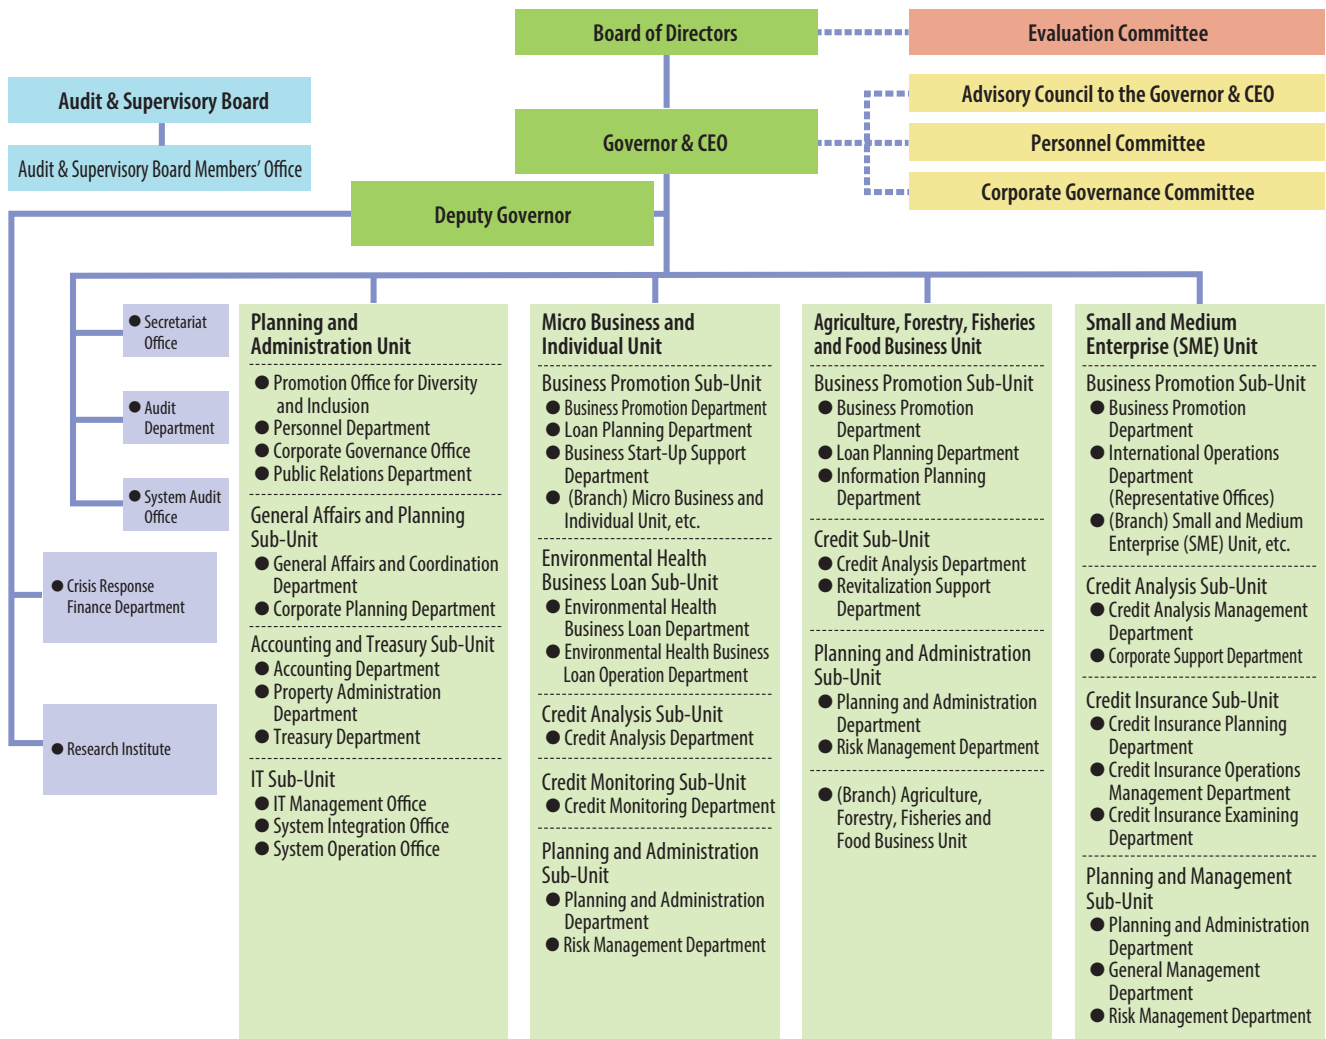

Organization and History

Organization	70
Office Locations	71
History of JFC	76

Organization

Organization Chart of Japan Finance Corporation

Organization and History

Directors and Audit & Supervisory Board Members (as of June 29, 2024)

Governor & CEO	TANAKA Kazuho	Managing Director	SOGAME Mikio	External Executive Director	KURIHARA Mitsue
Deputy Governor	WATANABE Masahiro	Managing Director	TANIGUCHI Shinichi	External Executive Director	SATO Yujiro
Senior Managing Director	IWAMOTO Tatsuhiro	Managing Director	KITAMURA Hidekazu	Audit & Supervisory Board Member	MITA Yoshihiro
Senior Managing Director	KURASHIGE Yasuhiko	Executive Director	TAKAHASHI Keiichi	External Audit & Supervisory Board Member	ITO Shoji
Senior Managing Director	YONEDA Kenzo	Executive Director	SHINBORI Kenji	External Audit & Supervisory Board Member	MIYAGI Noriko
Senior Managing Director	SADAMITSU Yuki	Executive Director	TANIGUCHI Shinji	Audit & Supervisory Board Member	KAZAMA Satoshi
Managing Director	MEIHARA Yasushi	Executive Director	MOTONISHI Masato	External Audit & Supervisory Board Member	OHTANI Akihiro
Managing Director	SASAKI Yusuke	Executive Director	OKAZAKI Buntarou		