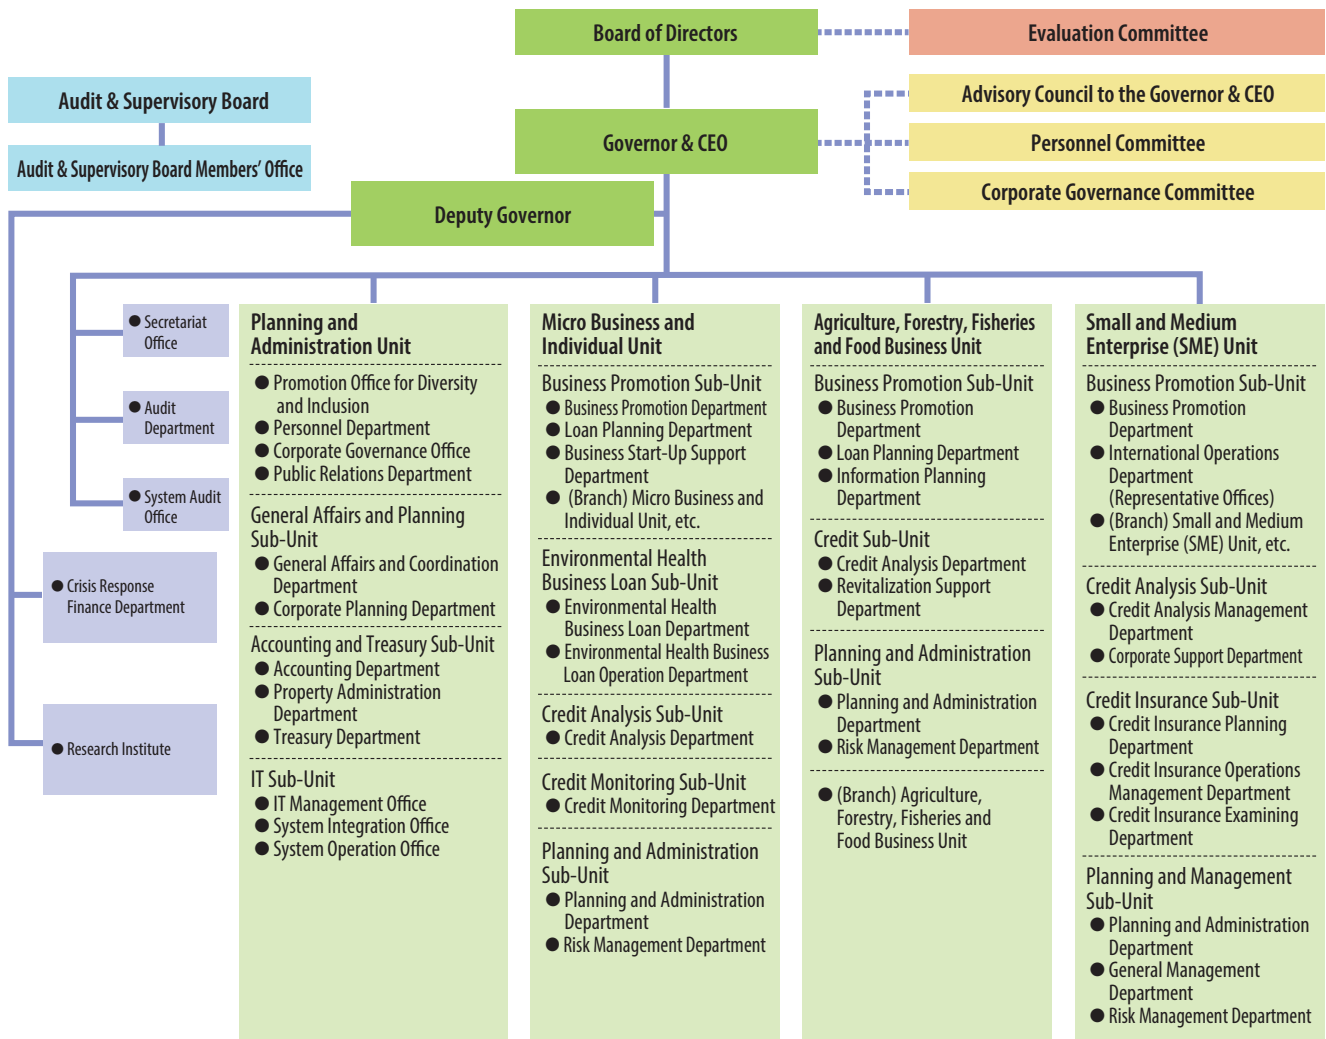

Organization and History

Organization	78
Office Locations	79
History of JFC	84

Organization

Organization Chart of Japan Finance Corporation

Directors and Audit & Supervisory Board Members (As of June 16, 2022)

Governor & CEO	TANAKA Kazuho	Managing Director	TAGUCHI Katsuyuki	External Executive Director	OTANI Kunio
Deputy Governor	IWAMA Kunihiko	Managing Director	TANIGUCHI Shinichi	External Executive Director	KURIHARA Mitsue
Senior Managing Director	TOMIYAMA Kazushige	Managing Director	SUZUKI Naoto	Audit & Supervisory Board Member	JOKO Keisuke
Senior Managing Director	KURASHIGE Yasuhiko	Executive Director	MEIHARA Yasushi	Audit & Supervisory Board Member	KUSUMI Nobuyasu
Senior Managing Director	YONEDA Kenzo	Executive Director	TANIGUCHI Shinji	External Audit & Supervisory Board Member	YAMADA Yuichi
Senior Managing Director	ONO Yota	Executive Director	SOGAME Mikio	Audit & Supervisory Board Member	MITA Yoshihiro
Managing Director	WATANABE Masahiro	Executive Director	KATO Yoshiaki	External Audit & Supervisory Board Member	MIYAGI Noriko
Managing Director	SASAKI Yusuke	Executive Director	SAGO Tatsuya		