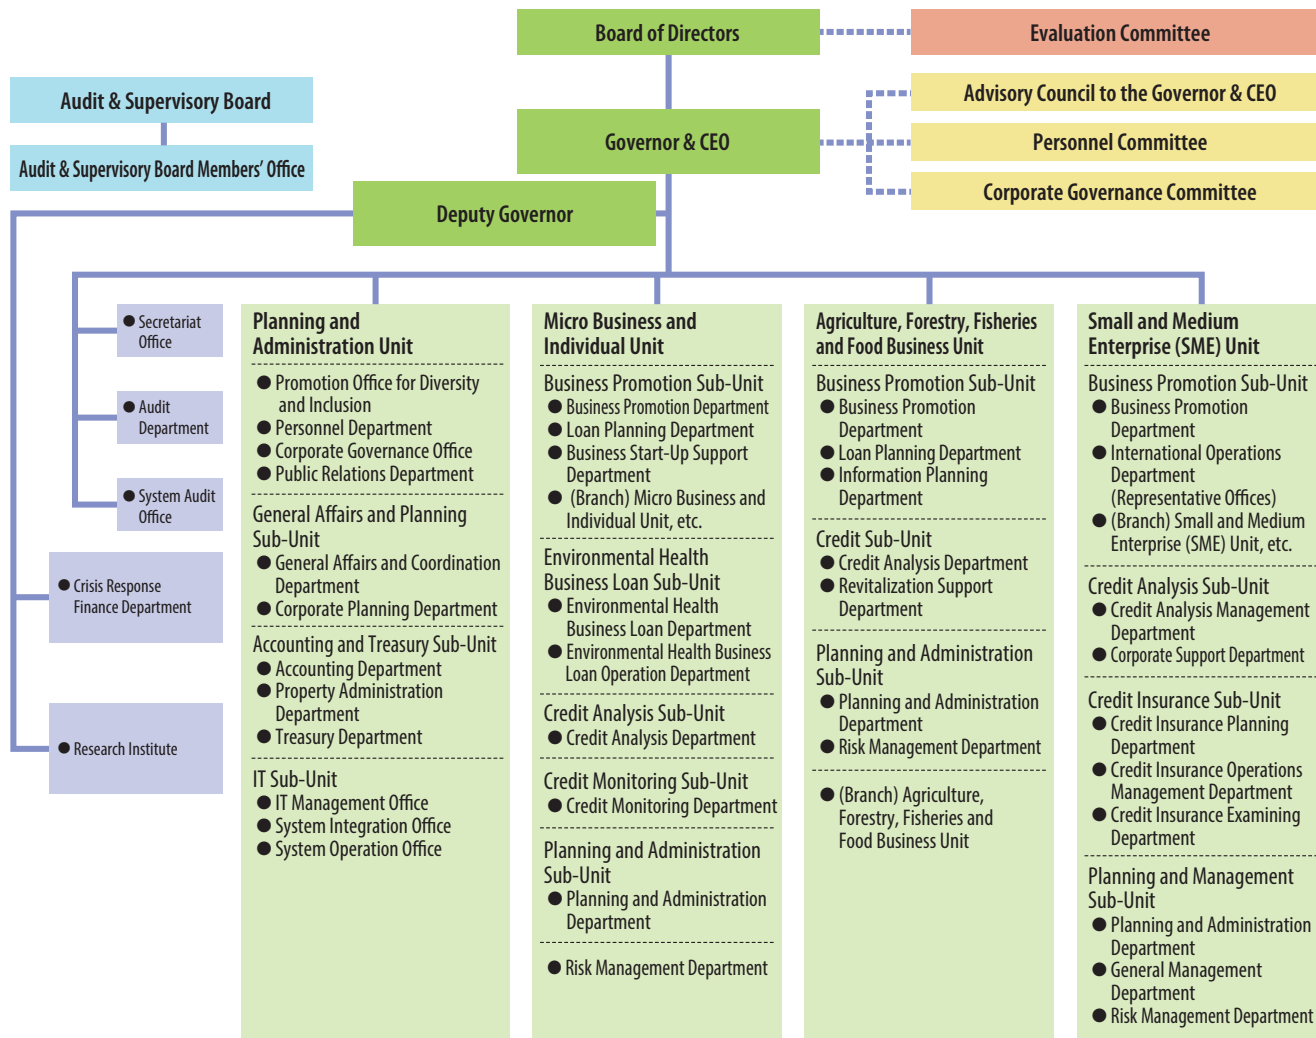

Organization and History

Organization	76
Office Locations	77
History of JFC	82

Organization

Organization Chart of Japan Finance Corporation

Organization and History

Directors and Audit & Supervisory Board Members (As of June 23, 2021)

Governor & CEO	TANAKA Kazuho	Managing Director	TAGUCHI Katsuyuki	External Executive Director	OTANI Kunio
Deputy Governor	IWAMA Kunihiro	Managing Director	MARUYAMA Takanori	External Executive Director	KURIHARA Mitsue
Senior Managing Director	ARAI Tsuyoshi	Executive Director	SUZUKI Naoto	Audit & Supervisory Board Member	JOKO Keisuke
Senior Managing Director	YOSHINO Kyoji	Executive Director	SOGAME Miiko	Audit & Supervisory Board Member	KUSUMI Nobuyasu
Senior Managing Director	TOMIYAMA Kazushige	Executive Director	MANIWA Noriyuki	External Audit & Supervisory Board Member	YAMADA Yuichi
Senior Managing Director	ONO Yota	Executive Director	GOTO Kenji	External Audit & Supervisory Board Member	MURATA Tsuneko
Managing Director	KATAOKA Yoshikazu	Executive Director	MATSUOKA Hiroyuki		
Managing Director	WAKAI Katsuyuki	Executive Director	WATANABE Masahiro		